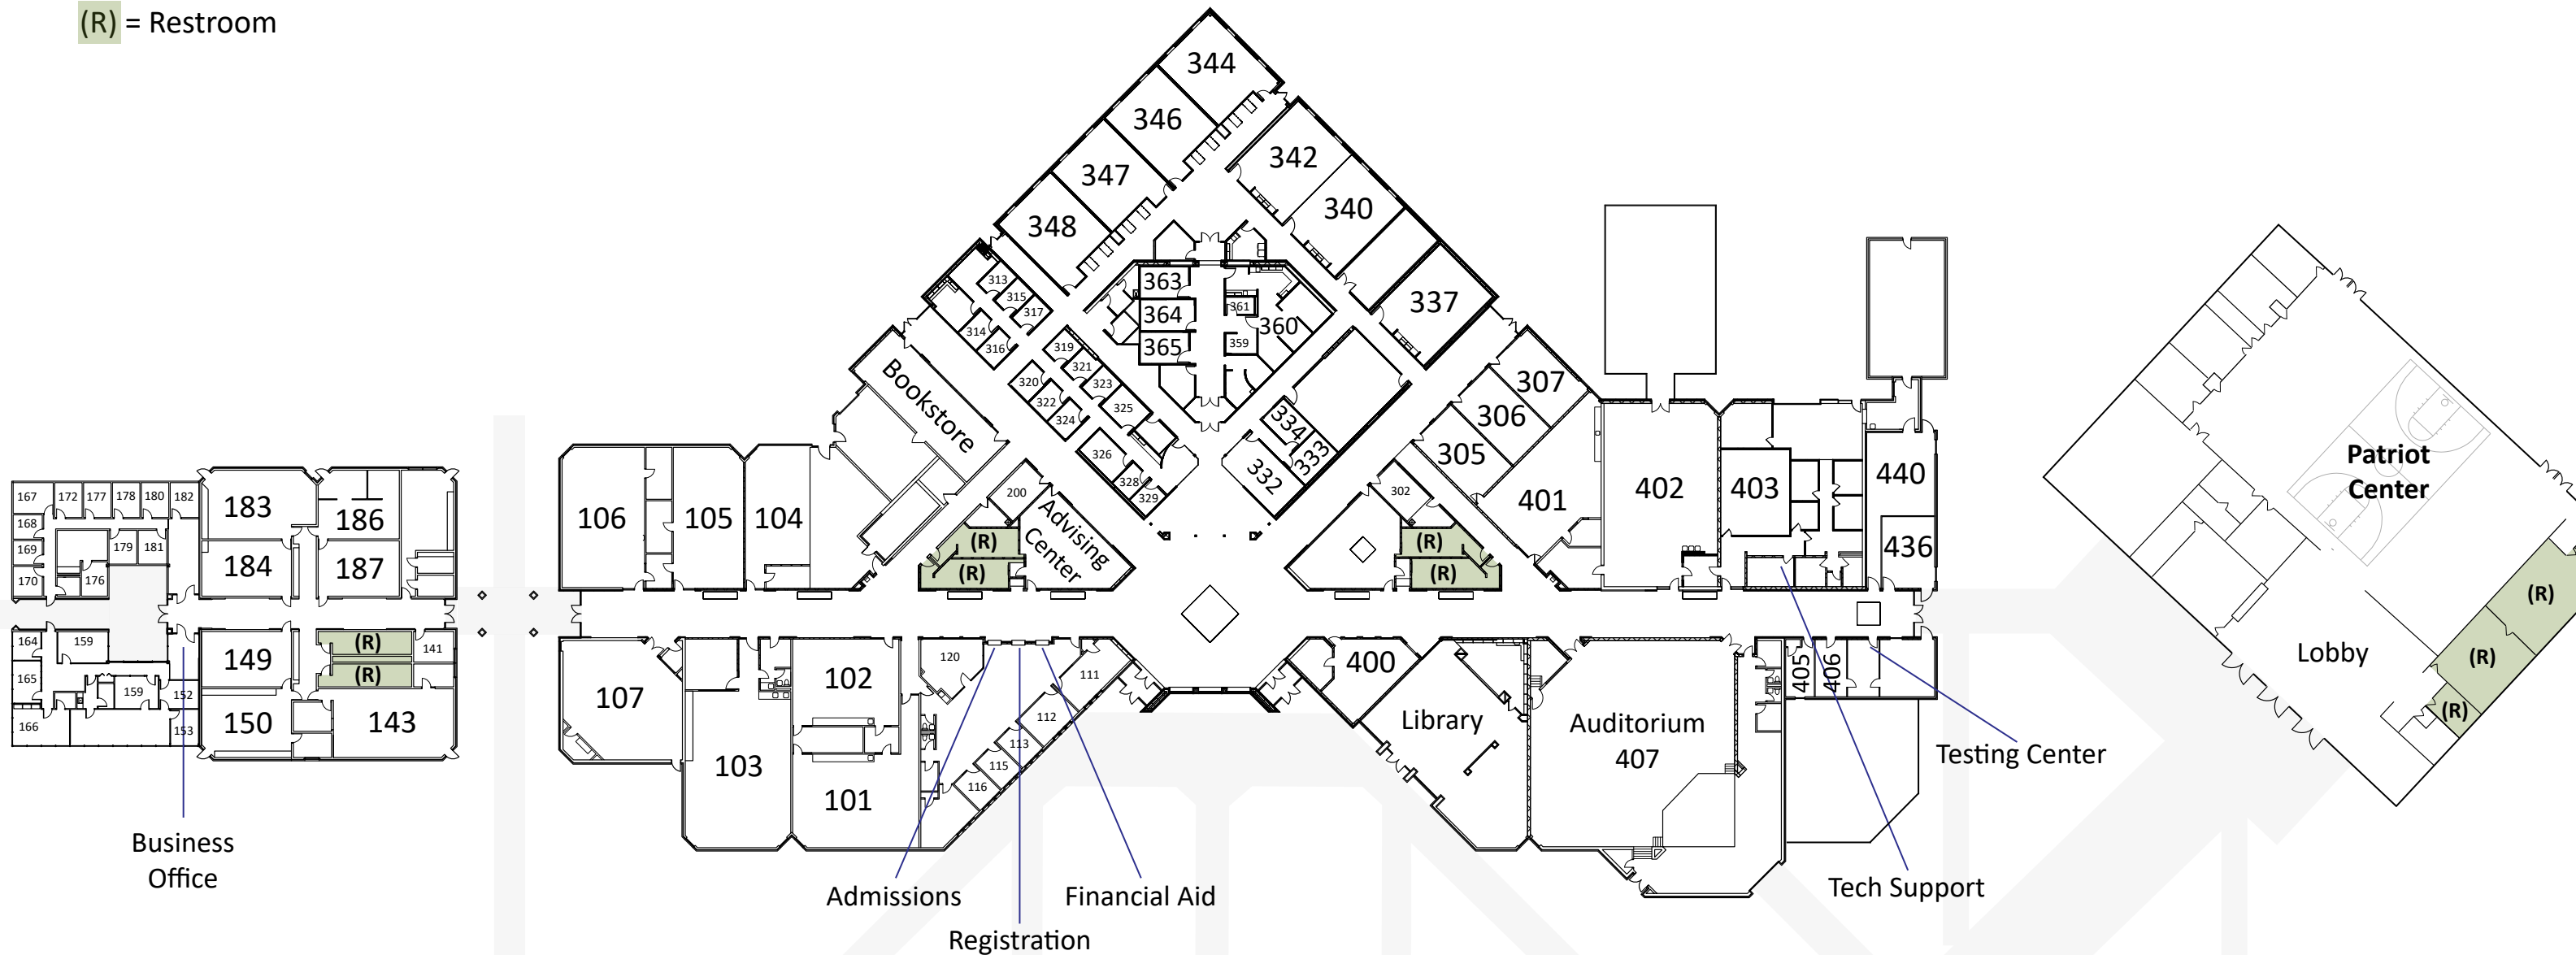

SOUTHERN STATE COMMUNITY COLLEGE

Central Campus Map | Hillsboro, Ohio

(R) = Restroom

**Adult Opportunity Center
& The YMCA's
Patri-Tots Learning Center**

*Located on
the South side
of the Central
Campus