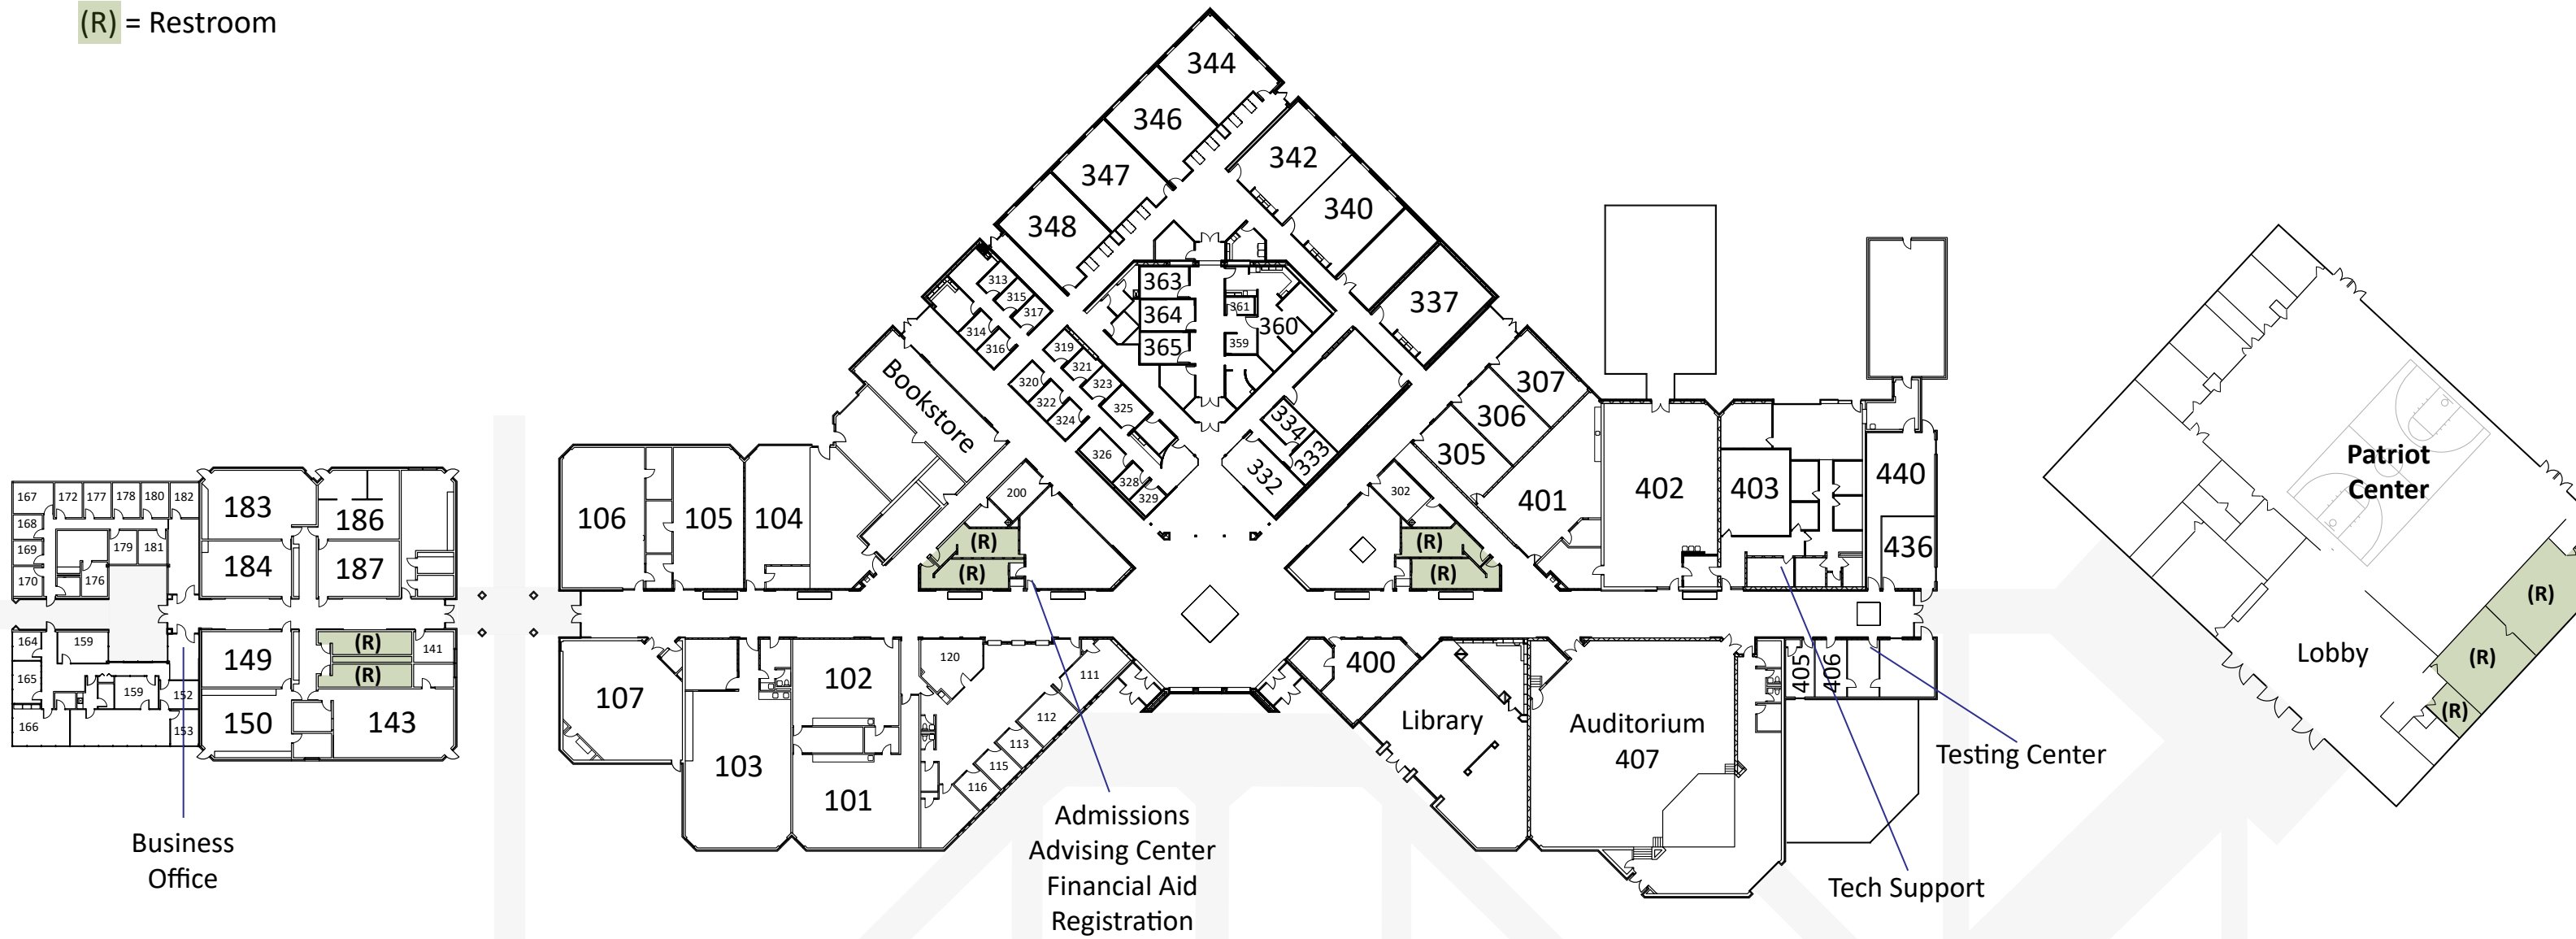

SOUTHERN STATE COMMUNITY COLLEGE

Central Campus Map | Hillsboro, Ohio

(R) = Restroom

Adult Opportunity Center
*Located on the South side of the Central Campus